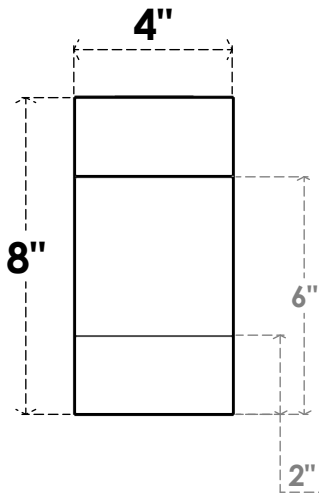

ITEM NUMBER: RFTURO040X08000X28000X008CLE00RCPR

4"W X 8"H X 28"L TIMBERTHANE ROUGH CEDAR CLEMMONS FAUX WOOD OPEN RAFTER TAIL, 8"L END, PRIMED TAN
28"

SIDE PROFILE

FRONT PROFILE

ISOMETRIC

GENERATED DATE : 03/02/2023