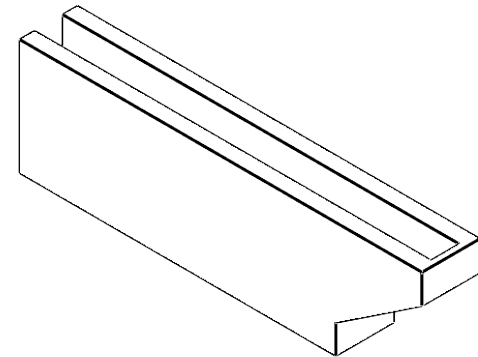

ITEM NUMBER: RFTURO040X08000X28000X008CLE00RCPR

4"W X 8"H X 28"L TIMBERTHANE ROUGH CEDAR CLEMMONS FAUX WOOD OPEN RAFTER TAIL, 8"L END, PRIMED TAN
28"

SIDE PROFILE

FRONT PROFILE

ISOMETRIC

GENERATED DATE : 03/02/2023

EKENA MILLWORK
2300 WEST MAIN ST.
CLARKSVILLE, TX 75426
TOLL FREE: 866-607-0453
WWW.EKENAMILLWORK.COM

NOTES

1. INSTALLATION TO BE COMPLETED IN ACCORDANCE WITH MANUFACTURER'S SPECIFICATIONS.
2. DRAWING MAY NOT BE TO SCALE
3. THIS DRAWING IS INTENDED FOR DESIGN AND PLANNING PURPOSES ONLY.
4. ALL INFORMATION CONTAINED HEREIN WAS CURRENT AT THE TIME OF DEVELOPMENT BUT MUST BE REVIEWED AND APPROVED BY THE PRODUCT MANUFACTURER TO BE CONSIDERED ACCURATE.
5. TIMBERTHANE ARCHITECTURAL PRODUCTS ARE MADE FROM HIGH DENSITY URETHANE AND COME FACTORY PRIMED