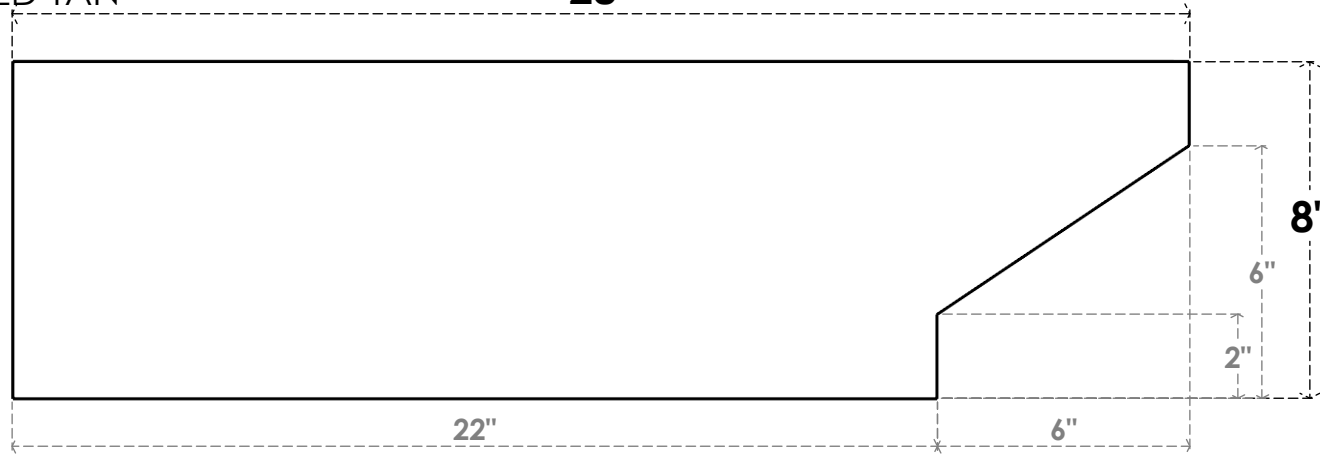

ITEM NUMBER: RFTURO040X08000X28000X008CLE00RCPR

4"W X 8"H X 28"L TIMBERTHANE ROUGH CEDAR CLEMMONS FAUX WOOD OPEN RAFTER TAIL, 8"L END, PRIMED TAN
28"

SIDE PROFILE

FRONT PROFILE

ISOMETRIC

GENERATED DATE : 03/02/2023